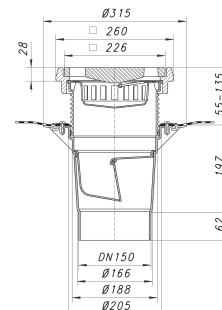

yard drain type 616.1 DallBit, DN 150

Part number: 862297
 GTIN: 4001636862297
 Rebate group: 3

Description:

yard drain type 616.1 DallBit, DN 150

ductile iron grate and frame, secured, load class B (up to 12,5 t)

Flow rates tested to DIN EN 1253:

Nominal diameter	Product standard	Min. flow rate according to norm	Water level according to norm
DN 150	DIN EN 1253	8.10 l/s	45.00 mm

Spare parts:

860996 ductile iron grate for 605/606/615/616