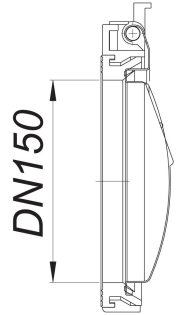

## flap type 2000 for Stausafe, DN 150

---

Part number: 664440  
GTIN: 4001636664440  
Rebate group: 3

---

---

### Description:

flap type 2000 for Stausafe, DN 150  
spare part for anti-flooding valve Stausafe with year of construction 2000 up

### Spare parts:

660008 anti-flooding valve Stausafe E, DN 200

660305 flap-valve, DN 200