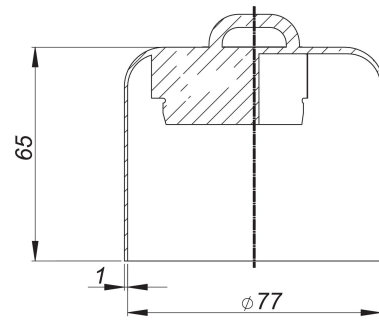

Bell trap for floor drain body type 40

Part number: 590275

GTIN: 4001636590275

Rebate group: 3

Description:

Bell trap for floor drain body type 40
 spare part for floor drain body type 40

Spare parts:

405050 floor drain type 40 SE, DN 50, 100 x 10

405067 floor drain type 40 SE 12, DN 50, 120 x

405128 Floor drain body type 40 S, DN 50

405135 Floor drain body type 40 PE, DN 50/OD 5

405227 floor drain body type 40 DallBit, DN 50

513182 under-tile waterpr. floor drain 40 VC,