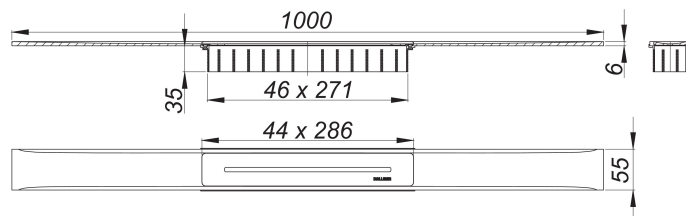

shower channel CeraFloor Select brass matt, 1000 mm

Part number: 538413
 GTIN: 4001636538413
 Rebate group: 11

Description:

shower channel CeraFloor Select brass matt, 1000 mm

for installation with drain body DallFlex, DallFlex Plan, DallFlex vertical and shower underlay DallFlex Floor, DallFlex Floor Plan, DallFlex Wall, DallFlex Wall Plan.

Drainage Strip with engineered precision fall, flush-mounted in the shower area. Suitable for floor finish of 10 – 32 mm and wall finish of 12 – 24 mm (including adhesive), length can be adjusted by one millimeter.

specification

- cover plate
- accessories for installation and positioning
- temporary blanking plate

Material

304 stainless steel, 6 mm solid, load class K 3 (300 kg), PVD coating in brass matt

Ordering CeraFloor Select:

Please order drain body DallFlex or shower underlay DallFlex Floor/Wall + shower channel CeraFloor Select as two components.

Spare parts:

535887