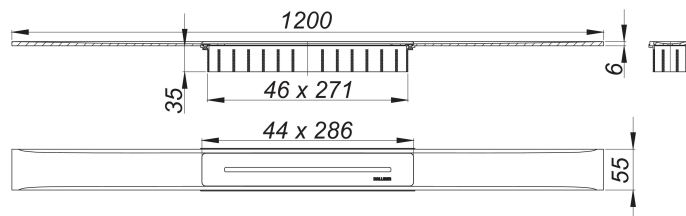

shower channel CeraFloor Select black matt, 1200, mm

Part number: 538291
 GTIN: 4001636538291
 Rebate group: 11

Description:

shower channel CeraFloor Select black matt, 1200, mm

for installation with drain body DallFlex, DallFlex Plan, DallFlex vertical and shower underlay DallFlex Floor, DallFlex Floor Plan, DallFlex Wall, DallFlex Wall Plan.

Drainage Strip with engineered precision fall, flush-mounted in the shower area. Suitable for floor finish of 10 – 32 mm and wall finish of 12 – 24 mm (including adhesive), length can be adjusted by one millimeter.

specification

- cover plate
- accessories for installation and positioning
- temporary blanking plate

Material

304 stainless steel, 6 mm solid, load class K 3 (300 kg), PVD coating in black matt

Ordering CeraFloor Select: