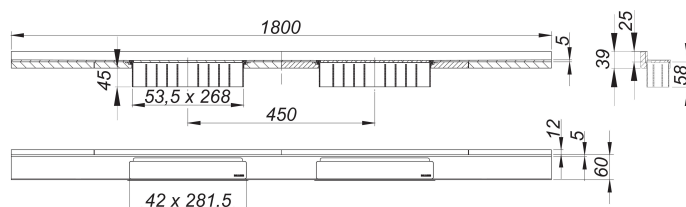

shower channel CeraWall Select N Duo polished stainless steel, 1800 mm

Part number: 536709
 GTIN: 4001636536709
 Rebate group: 11

Description:

shower channel CeraWall Select N Duo polished stainless steel, 1800 mm
 for installation with drain body DallFlex Duo, DallFlex Duo Plan and DallFlex Duo vertical.
 Drainage-strip with engineered precision fall, visibly installed at the junction of wall and floor. Suitable for natural stone floor and wall finish 24 – 32 mm (including adhesive), length can be adjusted by one millimeter.

specification

- two cover plates
- self-adhesive security tape S 3 with cut-resistant stainless steel mesh and sound insulation
- accessories for installation and positioning
- temporary blanking plate with integrated level

material

304 stainless steel, mirror polished

Ordering CeraWall Select N Duo:

Please order drain body DallFlex Duo + shower channel Cerawall Select N Duo as two separate components.