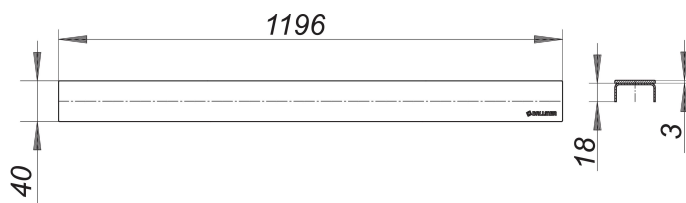

cover plate CeraLine brass matt, 1200 mm

Part number: 527417
GTIN: 4001636527417
Rebate group: 8

Description:

cover plate CeraLine brass matt, 1200 mm
Cover plate for all CeraLine channels, suitable for all tile, stone finishes 5 – 19 mm (incl. adhesive), 40 mm wide

material

304 stainless steel, 3 mm veneer, PVD coating in brass matt, load class K 3 (300 kg)