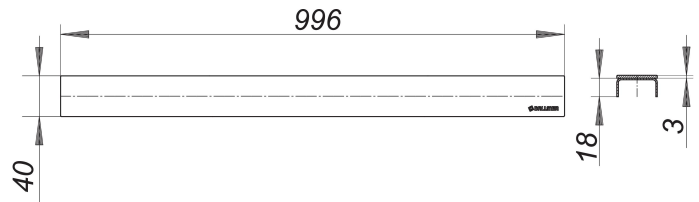

cover plate CeraLine brass matt, 1000 mm

Part number: 527394
GTIN: 4001636527394
Rebate group: 8

Description:

cover plate CeraLine brass matt, 1000 mm

Cover plate for all CeraLine channels, suitable for all tile, stone finishes 5 – 19 mm (incl. adhesive), 40 mm wide

material

304 stainless steel, 3 mm veneer, PVD coating in brass matt, load class K 3 (300 kg)