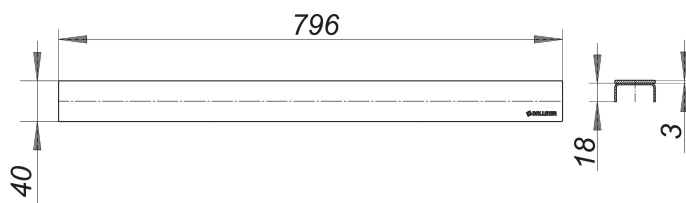

cover plate CeraLine red gold matt, 800 mm

Part number: 527295
GTIN: 4001636527295
Rebate group: 8

Description:

cover plate CeraLine red gold matt, 800 mm

Cover plate for all CeraLine channels, suitable for all tile, stone finishes 5 – 19 mm (incl. adhesive), 40 mm wide

material

304 stainless steel, 3 mm veneer, PVD coating in red gold matt, load class K 3 (300 kg)