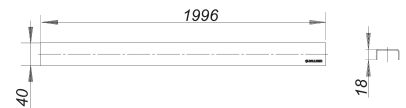

cover plate CeraLine Standard, 2000 mm

Part number: 524270
GTIN: 4001636524270
Rebate group: 8

Description:

cover plate CeraLine Standard, 2000 mm

Cover plate for all CeraLine channels, suitable for all tile, stone finishes 2 – 16 mm (incl. adhesive), 40 mm wide

material

304 stainless steel, load class K 3 (300 kg)