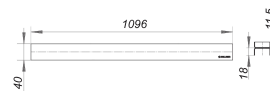

cover plate CeraLine Individual, 1100 mm

Part number: 520784
GTIN: 4001636520784
Rebate group: 8

Description:

cover plate CeraLine Individual, 1100 mm

Cover plate for all CeraLine channels, with recess for customer's individual floor finish, suitable for all tile, stone finishes 16–30-mm (incl. adhesive), 40-mm wide

material

304 stainless steel, load class K-3-(300-kg)