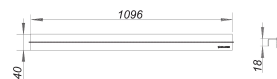

## cover plate CeraLine Standard, 1100 mm

---

Part number: 520586  
GTIN: 4001636520586  
Rebate group: 8

---

---

### Description:

cover plate CeraLine Standard, 1100 mm

Cover plate for all CeraLine channels, suitable for all tile, stone finishes 2 – 16 mm (incl. adhesive), 40 mm wide

material

304 stainless steel, load class K 3 (300 kg)