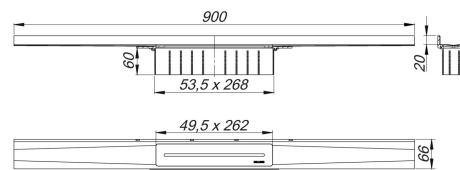

21. November 2019

DALLMER**shower channel CeraWallPure, 900 mm**

Product No. **538475**
 EAN: 4001636538475
 Discount group: 11

for installation with drain body CeraFlex, CeraFlex Plan, CeraFlex vertical, DallFlex, DallFlex Plan, DallFlex vertical and shower underlay DallFlex Wall, DallFlex Wall Plan. Drainage-strip with integrated fall, visibly installed at the junction of wall and floor. Suitable for floor finish of 12 – 32 mm and wall finish of 12 – 24 mm (including adhesive), length can be adjusted by one millimeter.

specification:

- cover plate
- self-adhesive sound insulating tape
- accessories for installation and positioning
- temporary blanking plate

material:

304 stainless steel, 1,5 mm, load class K 3 (300 kg)

Ordering CeraWall Pure:

Please order drain body CeraFlex, DallFlex or shower underlay DallFlex Wall + shower channel CeraWall Pure as two components.

| Product No. | Description | Dimensions |
|-------------|----------------------------|------------|
| 538505 | security tape S 3, 1200 mm | |