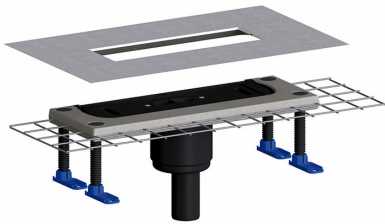

21. November 2019

Drain body CeraFlex vertical, DN 50

Product No. **537164**
 EAN: 4001636537164
 Discount group: 11

Conforming to DIN EN 1253
 For installation with shower channels CeraFloor, CeraWall, CeraFrame, Zentrix and CeraNiveau.
 Outlet DN 50 vertical

Specification:

- polymer concrete collar with steel mesh reinforcement
- flexible sealing collar for secure bonding of under-tile waterproofing
- accessories for sound insulated installation
- sound absorbing and height adjustable levelling legs
- removable trap insert with 50 mm water seal
- temporary blanking plate

Material:

Drain body polypropylene

Product No.	Description	Dimensions
539144	sealing collar DallFlex	

Product No.	Description	Dimensions
515308	fire-insulating collar - installation kit 11, DN 50	DN 50
537546	shower channel CeraFloor Individual anthracite matt, 800-1500 mm	800-1500 mm