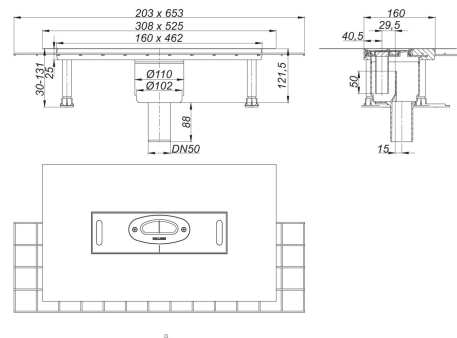

21. November 2019

Drain body CeraFlex vertical, DN 50

Product No. **537164**
 EAN: 4001636537164
 Discount group: 11

Conforming to DIN EN 1253
 For installation with shower channels CeraFloor, CeraWall, CeraFrame, Zentrix and CeraNiveau.
 Outlet DN 50 vertical

Specification:

- polymer concrete collar with steel mesh reinforcement
- flexible sealing collar for secure bonding of under-tile waterproofing
- accessories for sound insulated installation
- sound absorbing and height adjustable levelling legs
- removable trap insert with 50 mm water seal
- temporary blanking plate

Material:

Drain body polypropylene

Product No.	Description	Dimensions
539144	sealing collar DallFlex	

Product No.	Description	Dimensions
515308	fire-insulating collar - installation kit 11, DN 50	DN 50
537546	shower channel CeraFloor Individual anthracite matt, 800-1500 mm	800-1500 mm