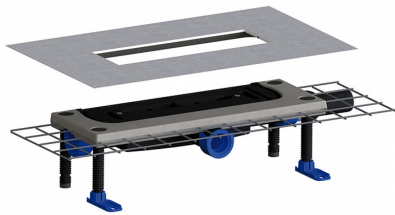

21. November 2019

Drain body CeraFlex Plan, DN 40

Product No. **537157**
 EAN: 4001636537157
 Discount group: 11

For installation with shower channels CeraFloor, CeraWall, CeraFrame, Zentrix and CeraNiveau.

Outlet DN 40 horizontal, can be positioned on three sides without tools, with ball-joint, adjustable 0 – 15 degrees

Specification:

- polymer concrete collar with steel mesh reinforcement
- flexible sealing collar for secure bonding of under-tile waterproofing
- accessories for sound insulated installation
- sound absorbing and height adjustable levelling legs
- removable trap insert with 30 mm water seal
- temporary blanking plate

Material:

Drain body polypropylene,
 Outlet polyethylene, weldable

Product No.	Description	Dimensions
539144	sealing collar DallFlex	
535511	trap insert DallFlex Plan	

Product No.	Description	Dimensions
-------------	-------------	------------