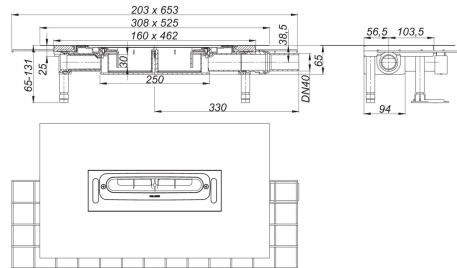

21. November 2019

Drain body CeraFlex Plan, DN 40

Product No. **537157**
 EAN: 4001636537157
 Discount group: 11

For installation with shower channels CeraFloor, CeraWall, CeraFrame, Zentrix and CeraNiveau.

Outlet DN 40 horizontal, can be positioned on three sides without tools, with ball-joint, adjustable 0 – 15 degrees

Specification:

- polymer concrete collar with steel mesh reinforcement
- flexible sealing collar for secure bonding of under-tile waterproofing
- accessories for sound insulated installation
- sound absorbing and height adjustable levelling legs
- removable trap insert with 30 mm water seal
- temporary blanking plate

Material:

Drain body polypropylene,
 Outlet polyethylene, weldable

Product No.	Description	Dimensions
539144	sealing collar DallFlex	
535511	trap insert DallFlex Plan	

Product No.	Description	Dimensions
-------------	-------------	------------