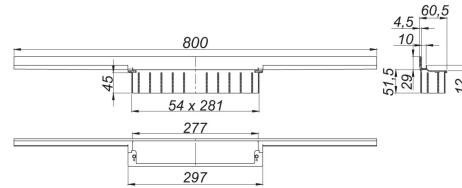

21. November 2019

**DALLMER****shower channel CeraWall Individual brass matt, 800 mm**

Product No. **536945**  
 EAN: 4001636536945  
 Discount group: 11

for installation with drain body DallFlex, DallFlex Plan, DallFlex vertical and shower underlay DallFlex Wall, DallFlex Wall Plan.  
 Concealed channel with integrated fall, for installation at the junction of wall and floor.  
 Suitable for floor and wall finish of 12 – 24 mm (including adhesive), length can be adjusted by one millimeter.

## specification:

- self-adhesive security tape S 3 with cut-resistant stainless steel mesh and sound insulation
- accessories for installation and positioning
- scriber template
- construction and sealing adhesive
- temporary blanking plate

## Ordering CeraWall Individual:

Please order drain body DallFlex or shower underlay DallFlex Wall + shower channel CeraWall Individual + cover plate as three components.

Product No.	Description	Dimensions
537041	cover plate CeraWall Individual brass matt	
537058	Cover plate CeraWall Individual Design brass matt	
537157	Drain body CeraFlex Plan, DN 40	DN 40
537164	Drain body CeraFlex vertical, DN 50	DN 50
537140	Drain body CeraFlex, DN 50	DN 50