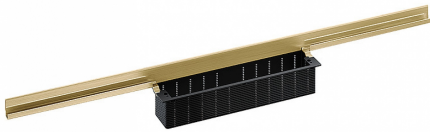

21. November 2019

**DALLMER****shower channel CeraWall Individual brass matt, 800 mm**

Product No. **536945**  
 EAN: 4001636536945  
 Discount group: 11

for installation with drain body DallFlex, DallFlex Plan, DallFlex vertical and shower underlay DallFlex Wall, DallFlex Wall Plan.  
 Concealed channel with integrated fall, for installation at the junction of wall and floor.  
 Suitable for floor and wall finish of 12 – 24 mm (including adhesive), length can be adjusted by one millimeter.

## specification:

- self-adhesive security tape S 3 with cut-resistant stainless steel mesh and sound insulation
- accessories for installation and positioning
- scriber template
- construction and sealing adhesive
- temporary blanking plate

## material:

304 stainless steel, PVD coating in brass matt

## Ordering CeraWall Individual:

Please order drain body DallFlex or shower underlay DallFlex Wall + shower channel CeraWall Individual + cover plate as three components.

Product No.	Description	Dimensions
537041	cover plate CeraWall Individual brass matt	
537058	Cover plate CeraWall Individual Design brass matt	
537157	Drain body CeraFlex Plan, DN 40	DN 40
537164	Drain body CeraFlex vertical, DN 50	DN 50
537140	Drain body CeraFlex, DN 50	DN 50