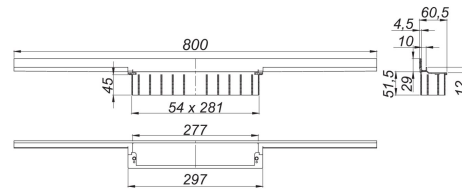

21. November 2019

DALLMER**shower channel CeraWall Individual red gold matt, 800 mm**

Product No. **536891**
 EAN: 4001636536891
 Discount group: 11

for installation with drain body DallFlex, DallFlex Plan, DallFlex vertical and shower underlay DallFlex Wall, DallFlex Wall Plan.
 Concealed channel with integrated fall, for installation at the junction of wall and floor.
 Suitable for floor and wall finish of 12 – 24 mm (including adhesive), length can be adjusted by one millimeter.

specification:

- self-adhesive security tape S 3 with cut-resistant stainless steel mesh and sound insulation
- accessories for installation and positioning
- scriber template
- construction and sealing adhesive
- temporary blanking plate

material:

304 stainless steel, PVD coating in red gold matt

Ordering CeraWall Individual:

Please order drain body DallFlex or shower underlay DallFlex Wall + shower channel CeraWall Individual + cover plate as three components.

Product No.	Description	Dimensions
537034	Cover plate CeraWall Individual Design red gold matt	
537027	cover plate CeraWall Individual red gold matt	
537157	Drain body CeraFlex Plan, DN 40	DN 40
537164	Drain body CeraFlex vertical, DN 50	DN 50
537140	Drain body CeraFlex, DN 50	DN 50