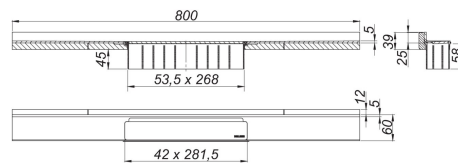

21. November 2019

DALLMER**shower channel CeraWall Select N satin stainless steel, 800****mm**

Product No. **536730**
 EAN: 4001636536730
 Discontinued: 11

For installation with drain body CeraFlex, CeraFlex Plan, CeraFlex vertical, DallFlex, DallFlex Plan, DallFlex vertical and shower underlay DallFlex Wall, DallFlex Wall Plan. Drainage-strip with engineered precision fall, visibly installed at the junction of wall and floor. Suitable for natural stone floor and wall finish 24 – 32 mm (including adhesive)., length can be adjusted by one millimeter.

specification:

- cover plate
- self-adhesive security tape S 3 with cut-resistant stainless steel mesh and sound insulation
- accessories for installation and positioning
- temporary blanking plate

material:

304 stainless steel, 5 mm solid, satin finished, load class K 3 (300 kg)

Ordering CeraWall Select N:

Please order drain body CeraFlex, DallFlex or shower underlay DallFlex Wall + shower channel CeraWall Select N as two components.

Product No.	Description	Dimensions
537157	Drain body CeraFlex Plan, DN 40	DN 40
537164	Drain body CeraFlex vertical, DN 50	DN 50
537140	Drain body CeraFlex, DN 50	DN 50
539304	Drain body DallFlex EPS assembled, DN 50	DN 50
539311	Drain body DallFlex Plan EPS assembled, DN 40	DN 40