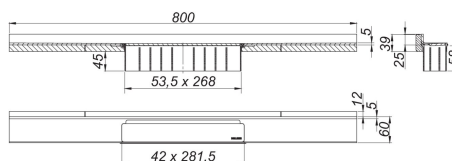

21. November 2019

DALLMER

shower channel CeraWall Select N polished stainless steel, 800 mm

Product No. **536570**
 EAN: 4001636536570
 Discount: 11

for installation with drain body CeraFlex, CeraFlex Plan, CeraFlex vertical, DallFlex, DallFlex Plan, DallFlex vertical and shower underlay DallFlex Wall, DallFlex Wall Plan. Drainage-strip with engineered precision fall, visibly installed at the junction of wall and floor. Suitable for natural stone floor and wall finish 24 – 32 mm (including adhesive)., length can be adjusted by one millimeter.

specification:

- cover plate
- self-adhesive security tape S 3 with cut-resistant stainless steel mesh and sound insulation
- accessories for installation and positioning
- temporary blanking plate

material:

304 stainless steel, 5 mm solid, mirror polished, load class K 3 (300 kg)

Ordering CeraWall Select N:

Please order drain body CeraFlex, DallFlex or shower underlay DallFlex Wall + shower channel CeraWall Select N as two components.

Product No.	Description	Dimensions
537157	Drain body CeraFlex Plan, DN 40	DN 40
537164	Drain body CeraFlex vertical, DN 50	DN 50
537140	Drain body CeraFlex, DN 50	DN 50
539304	Drain body DallFlex EPS assembled, DN 50	DN 50
539311	Drain body DallFlex Plan EPS assembled, DN 40	DN 40