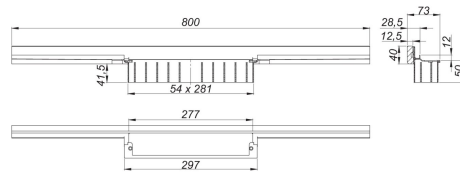

21. November 2019

DALLMER**shower channel CeraWall Individual N, 800 mm**

Product No. **536266**
 EAN: 4001636536266
 Discount group: 11

For installation with drain body DallFlex, DallFlex Plan, DallFlex vertical and shower underlay DallFlex Wall, DallFlex Wall Plan.
 Concealed channel with integrated fall, for installation at the junction of wall and floor. Suitable for natural stone floor and wall finish 24 – 32 mm (including adhesive)., length can be adjusted by one millimeter.

specification:

- self-adhesive security tape S 3 with cut-resistant stainless steel mesh and sound insulation
- accessories for installation and positioning
- scriber template
- temporary blanking plate

material:

304 stainless steel

Ordering CeraWall Individual N:

Please order drain body DallFlex or shower underlay DallFlex Wall + shower channel CeraWall Individual N + cover plate as three components.

Product No.	Description	Dimensions
537157	Drain body CeraFlex Plan, DN 40	DN 40
537164	Drain body CeraFlex vertical, DN 50	DN 50
537140	Drain body CeraFlex, DN 50	DN 50
539304	Drain body DallFlex EPS assembled, DN 50	DN 50
539311	Drain body DallFlex Plan EPS assembled, DN 40	DN 40