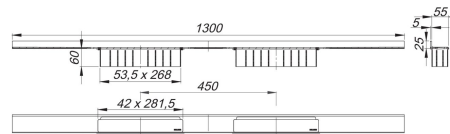

21. November 2019

DALLMER

shower channel CeraWall Select Duo satin stainless steel, 1300 mm

Product No. **536181**
 EAN: 4001636536181
 Discount: 11

For installation with drain body DallFlex Duo, DallFlex Duo Plan and DallFlex Duo vertical.

Drainage-strip with engineered precision fall, visibly installed at the junction of wall and floor. Suitable for floor and wall finish of 12 – 24 mm (including adhesive), length can be adjusted by one millimeter.

material:

304 stainless steel, satin finished

Ordering CeraWall Select Duo:

Please order drain body DallFlex Duo + shower channel CeraWall Select Duo as two separate components.

Product No.	Description	Dimensions
535535	cover plate CeraWall Select stainless steel matt	

21. November 2019

DALLMER

Product No.	Description	Dimensions
536501	drain body DallFlex Duo Plan, DN 40	DN 40
539083	drain body DallFlex Duo vertical, DN 50	DN 50
536006	drain body DallFlex Duo, DN 50	DN 50
520494	stainless steel polish	