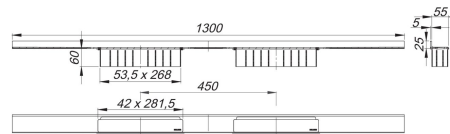

21. November 2019

DALLMER

shower channel CeraWall Select Duo polished stainless steel, 1300 mm

Product No. **536105**
 EAN: 4001636536105
 Discount amount: 11

for installation with drain body DallFlex Duo, DallFlex Duo Plan and DallFlex Duo vertical.

Drainage-strip with engineered precision fall, visibly installed at the junction of wall and floor. Suitable for floor and wall finish of 12 – 24 mm (including adhesive), length can be adjusted by one millimeter.

material:

304 stainless steel, mirror polished

Ordering CeraWall Select Duo:

Please order drain body DallFlex Duo + shower channel CeraWall Select Duo as two separate components.

Product No.	Description	Dimensions
535528	cover plate CeraWall Select stainless steel polished	

21. November 2019

DALLMER

Product No.	Description	Dimensions
536501	drain body DallFlex Duo Plan, DN 40	DN 40
539083	drain body DallFlex Duo vertical, DN 50	DN 50
536006	drain body DallFlex Duo, DN 50	DN 50
520494	stainless steel polish	
010117	tubular trap type 100/0, 1 1/4" x DN 40	1 1/4" x DN 40