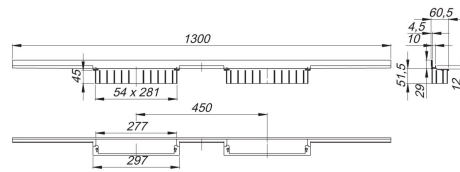

21. November 2019

DALLMER**shower channel CeraWall Individual Duo, 1300 mm**

Product No. **536020**
 EAN: 4001636536020
 Discount group: 11

for installation with drain body DallFlex Duo, DallFlex Duo Plan and DallFlex Duo vertical.

Concealed channel with integrated fall, for installation at the junction of wall and floor. Suitable for wall and floor finish 12 to 24 mm (including adhesive).

specification:

- self-adhesive security tape S 3 with cut-resistant stainless steel mesh and sound insulation
- accessories for installation and positioning
- scriber template
- temporary blanking plate

material:

304 stainless steel

Ordering CeraWall Individual Duo:

Please order drain body DallFlex Duo + shower channel Individual Duo + cover plate Duo as three separate components.

| Product No. | Description | Dimensions |
|-------------|---|------------|
| 535191 | cover plate CeraWall Individual Duo | |
| 535092 | cover plate CeraWall Individual Duo Design | |
| 535184 | cover plate CeraWall Individual Duo natural stone | |
| 536501 | drain body DallFlex Duo Plan, DN 40 | DN 40 |
| 536006 | drain body DallFlex Duo, DN 50 | DN 50 |
| 520494 | stainless steel polish | |