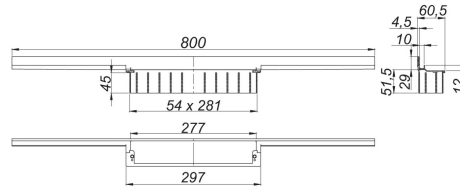

21. November 2019

DALLMER**shower channel CeraWall Individual anthracite matt, 800 mm**

Product No. **535603**
 EAN: 4001636535603
 Discount group: 11

for installation with drain bodies DallFlex, DallFlex Plan, DallFlex vertical and shower underlays DallFlex Wall, DallFlex Wall Plan.
 Concealed channel with integrated fall, for installation at the junction of wall and floor.
 Suitable for floor and wall finish of 12 – 24 mm (including adhesive), length can be adjusted by one millimeter.

specification:

- self-adhesive security tape S 3 with cut-resistant stainless steel mesh and sound insulation
- accessories for installation and positioning
- scriber template
- construction and sealing adhesive
- temporary blanking plate

Product No.	Description	Dimensions
537003	cover plate CeraWall Individual anthracite matt	
537010	Cover plate CeraWall Individual Design anthracite matt	
537157	Drain body CeraFlex Plan, DN 40	DN 40
537164	Drain body CeraFlex vertical, DN 50	DN 50
537140	Drain body CeraFlex, DN 50	DN 50