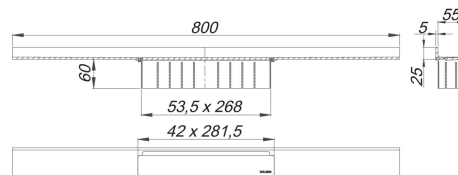

21. November 2019

DALLMER**shower channel CeraWall Select brass matt, 800 mm**

Product No. **535399**
 EAN: 4001636535399
 Discount group: 11

For installation with drain body CeraFlex, CeraFlex Plan, CeraFlex vertical, DallFlex, DallFlex Plan, DallFlex vertical and shower underlay DallFlex Wall, DallFlex Wall Plan. Drainage-strip with engineered precision fall, visibly installed at the junction of wall and floor. Suitable for floor finish of 10 – 24 mm and wall finish of 12 – 24 mm (including adhesive), length can be adjusted by one millimeter.

specification:

- cover plate
- self-adhesive security tape S 3 with cut-resistant stainless steel mesh and sound insulation
- accessories for installation and positioning
- construction and sealing adhesive
- temporary blanking plate

material:

304 stainless steel, 5 mm solid, load class K 3 (300 kg), PVD coating in brass matt

Ordering CeraWall Select:

Please order drain body CeraFlex, DallFlex or shower underlay DallFlex Wall + shower channel CeraWall Select as two components.

Product No.	Description	Dimensions
537157	Drain body CeraFlex Plan, DN 40	DN 40
537164	Drain body CeraFlex vertical, DN 50	DN 50
537140	Drain body CeraFlex, DN 50	DN 50
539304	Drain body DallFlex EPS assembled, DN 50	DN 50
539311	Drain body DallFlex Plan EPS assembled, DN 40	DN 40