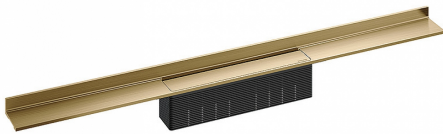

21. November 2019

DALLMER**shower channel CeraWall Select brass matt, 800 mm**

Product No. **535399**
 EAN: 4001636535399
 Discount group: 11

For installation with drain body CeraFlex, CeraFlex Plan, CeraFlex vertical, DallFlex, DallFlex Plan, DallFlex vertical and shower underlay DallFlex Wall, DallFlex Wall Plan. Drainage-strip with engineered precision fall, visibly installed at the junction of wall and floor. Suitable for floor finish of 10 – 24 mm and wall finish of 12 – 24 mm (including adhesive), length can be adjusted by one millimeter.

specification:

- cover plate
- self-adhesive security tape S 3 with cut-resistant stainless steel mesh and sound insulation
- accessories for installation and positioning
- construction and sealing adhesive
- temporary blanking plate

material:

304 stainless steel, 5 mm solid, load class K 3 (300 kg), PVD coating in brass matt

Ordering CeraWall Select:

Please order drain body CeraFlex, DallFlex or shower underlay DallFlex Wall + shower channel CeraWall Select as two components.