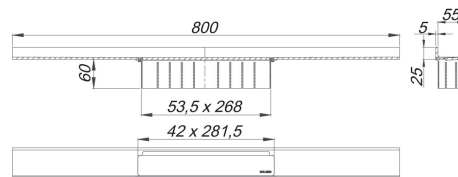

21. November 2019

DALLMER**shower channel CeraWall Select red gold matt, 800 mm**

Product No. **535344**
 EAN: 4001636535344
 Discount group: 11

For installation with drain body CeraFlex, CeraFlex Plan, CeraFlex vertical, DallFlex, DallFlex Plan, DallFlex vertical and shower underlay DallFlex Wall, DallFlex Wall Plan. Drainage-strip with engineered precision fall, visibly installed at the junction of wall and floor. Suitable for floor finish of 10 – 24 mm and wall finish of 12 – 24 mm (including adhesive), length can be adjusted by one millimeter.

specification:

- cover plate
- self-adhesive security tape S 3 with cut-resistant stainless steel mesh and sound insulation
- accessories for installation and positioning
- temporary blanking plate

material:

304 stainless steel, 5 mm solid, load class K 3 (300 kg), PVD coating in red gold matt

Ordering CeraWall Select:

Please order drain body CeraFlex, DallFlex or shower underlay DallFlex Wall + shower channel CeraWall Select as two components.

Product No.	Description	Dimensions
537157	Drain body CeraFlex Plan, DN 40	DN 40
537164	Drain body CeraFlex vertical, DN 50	DN 50
537140	Drain body CeraFlex, DN 50	DN 50
539304	Drain body DallFlex EPS assembled, DN 50	DN 50
539311	Drain body DallFlex Plan EPS assembled, DN 40	DN 40