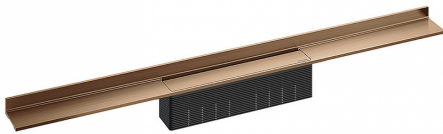

21. November 2019

DALLMER**shower channel CeraWall Select red gold matt, 800 mm**

Product No. **535344**
 EAN: 4001636535344
 Discount group: 11

For installation with drain body CeraFlex, CeraFlex Plan, CeraFlex vertical, DallFlex, DallFlex Plan, DallFlex vertical and shower underlay DallFlex Wall, DallFlex Wall Plan. Drainage-strip with engineered precision fall, visibly installed at the junction of wall and floor. Suitable for floor finish of 10 – 24 mm and wall finish of 12 – 24 mm (including adhesive), length can be adjusted by one millimeter.

specification:

- cover plate
- self-adhesive security tape S 3 with cut-resistant stainless steel mesh and sound insulation
- accessories for installation and positioning
- temporary blanking plate

material:

304 stainless steel, 5 mm solid, load class K 3 (300 kg), PVD coating in red gold matt

Ordering CeraWall Select:

Please order drain body CeraFlex, DallFlex or shower underlay DallFlex Wall + shower channel CeraWall Select as two components.