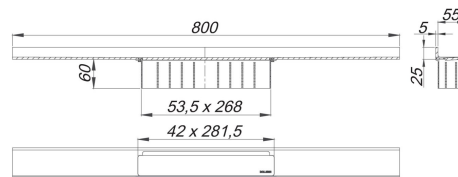

21. November 2019

DALLMER**shower channel CeraWall Select anthracite matt, 800 mm**

Product No. **535283**
 EAN: 4001636535283
 Discount group: 11

For installation with drain bodies CeraFlex, CeraFlex Plan, CeraFlex vertical, DallFlex, DallFlex Plan, DallFlex vertical and shower underlays DallFlex Wall, DallFlex Wall Plan. Drainage-strip with engineered precision fall, visibly installed at the junction of wall and floor. Suitable for floor finish of 10 – 24 mm and wall finish of 12 – 24 mm (including adhesive), length can be adjusted by one millimeter.

specification:

- cover plate
- self-adhesive security tape S 3 with cut-resistant stainless steel mesh and sound insulation
- accessories for installation and positioning
- temporary blanking plate

material:

304 stainless steel, 5 mm solid, load class K 3 (300 kg), PVD coating in anthracite matt

Ordering CeraWall Select:

Please order drain body CeraFlex, DallFlex or shower underlay DallFlex Wall + shower channel CeraWall Select as two components.

Product No.	Description	Dimensions
537157	Drain body CeraFlex Plan, DN 40	DN 40
537164	Drain body CeraFlex vertical, DN 50	DN 50
537140	Drain body CeraFlex, DN 50	DN 50
539304	Drain body DallFlex EPS assembled, DN 50	DN 50
539014	Drain body DallFlex Plan, DN 40	DN 40