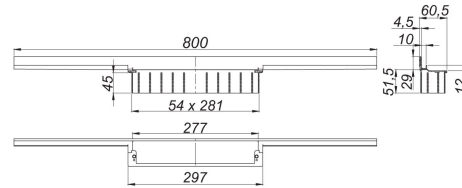

21. November 2019

DALLMER**shower channel CeraWall Individual, 800 mm**

Product No. **535269**
 EAN: 4001636535269
 Discount group: 11

for installation with drain body DallFlex, DallFlex Plan, DallFlex vertical and shower underlay DallFlex Wall, DallFlex Wall Plan.
 Concealed channel with integrated fall, for installation at the junction of wall and floor.
 Suitable for floor and wall finish of 12 – 24 mm (including adhesive), length can be adjusted by one millimeter.

specification:

- self-adhesive security tape S 3 with cut-resistant stainless steel mesh and sound insulation
- accessories for installation and positioning
- scriber template
- construction and sealing adhesive
- temporary blanking plate

material:

304 stainless steel

Ordering CeraWall Individual:

Please order drain body DallFlex or shower underlay DallFlex Wall + shower channel CeraWall Individual + cover plate as three components.

Product No.	Description	Dimensions
535047	Cover plate CeraWall Individual Design satin stainless steel	
535030	cover plate CeraWall Individual natural stone	
535023	cover plate CeraWall Individual satin stainless steel	
537157	Drain body CeraFlex Plan, DN 40	DN 40
537164	Drain body CeraFlex vertical, DN 50	DN 50