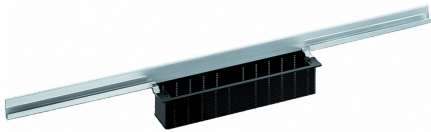

21. November 2019

DALLMER**shower channel CeraWall Individual, 800 mm**

Product No. **535269**
 EAN: 4001636535269
 Discount group: 11

for installation with drain body DallFlex, DallFlex Plan, DallFlex vertical and shower underlay DallFlex Wall, DallFlex Wall Plan.
 Concealed channel with integrated fall, for installation at the junction of wall and floor.
 Suitable for floor and wall finish of 12 – 24 mm (including adhesive), length can be adjusted by one millimeter.

specification:

- self-adhesive security tape S 3 with cut-resistant stainless steel mesh and sound insulation
- accessories for installation and positioning
- scriber template
- construction and sealing adhesive
- temporary blanking plate

material:

304 stainless steel

Ordering CeraWall Individual:

Please order drain body DallFlex or shower underlay DallFlex Wall + shower channel CeraWall Individual + cover plate as three components.

Product No.	Description	Dimensions
535047	Cover plate CeraWall Individual Design satin stainless steel	
535030	cover plate CeraWall Individual natural stone	
535023	cover plate CeraWall Individual satin stainless steel	
537157	Drain body CeraFlex Plan, DN 40	DN 40
537164	Drain body CeraFlex vertical, DN 50	DN 50