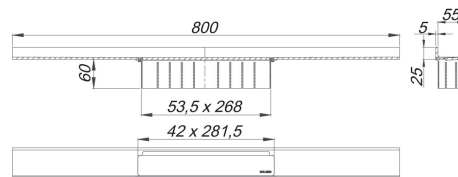

21. November 2019

DALLMER

shower channel CeraWall Select polished stainless steel, 800 mm

Product No. **535252**
 EAN: 4001636535252
 Discount amount: 11

For installation with drain body CeraFlex, CeraFlex Plan, CeraFlex vertical, DallFlex, DallFlex Plan, DallFlex vertical and shower underlay DallFlex Wall, DallFlex Wall Plan. Drainage-strip with engineered precision fall, visibly installed at the junction of wall and floor. Suitable for floor finish of 10 – 24 mm and wall finish of 12 – 24 mm (including adhesive), length can be adjusted by one millimeter.

specification:

- cover plate
- self-adhesive security tape S 3 with cut-resistant stainless steel mesh and sound insulation
- accessories for installation and positioning
- temporary blanking plate

material:

304 stainless steel, 5 mm solid, mirror polished, load class K 3 (300 kg)

Ordering CeraWall Select:

Please order drain body CeraFlex, DallFlex or shower underlay DallFlex Wall + shower channel CeraWall Select as two components.

Product No.	Description	Dimensions
535528	cover plate CeraWall Select stainless steel polished	

21. November 2019

DALLMER

Product No.	Description	Dimensions
537157	Drain body CeraFlex Plan, DN 40	DN 40
537164	Drain body CeraFlex vertical, DN 50	DN 50
537140	Drain body CeraFlex, DN 50	DN 50
539304	Drain body DallFlex EPS assembled, DN 50	DN 50
539311	Drain body DallFlex Plan EPS assembled, DN 40	DN 40
539014	Drain body DallFlex Plan, DN 40	DN 40
539076	drain body DallFlex vertical, DN 50	DN 50
539007	drain body DallFlex, DN 50	DN 50