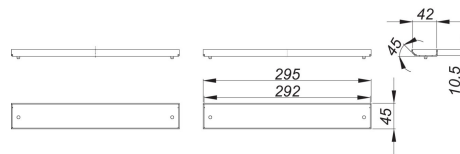

21. November 2019

**DALLMER****cover plate CeraWall Individual Duo**

Product No. **535191**  
 EAN: 4001636535191  
 Discount group: 11

each with two cover plates for shower channel CeraWall Individual Duo.

material:  
 304 stainless steel

for flooring with unfinished cut edges (e.g. glazed tiles).

Ordering CeraWall Individual Duo:  
 Please order drain body DallFlex Duo + shower channel Individual Duo + cover plate Duo  
 as three separate components.

Product No.	Description	Dimensions
536020	shower channel CeraWall Individual Duo, 1300 mm	1300 mm
536037	shower channel CeraWall Individual Duo, 1400 mm	1400 mm
536044	shower channel CeraWall Individual Duo, 1500 mm	1500 mm
536051	shower channel CeraWall Individual Duo, 1600 mm	1600 mm
536068	shower channel CeraWall Individual Duo, 1700 mm	1700 mm
536075	shower channel CeraWall Individual Duo, 1800 mm	1800 mm
536082	shower channel CeraWall Individual Duo, 1900 mm	1900 mm
536099	shower channel CeraWall Individual Duo, 2000 mm	2000 mm