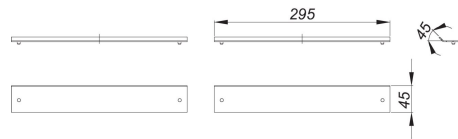

21. November 2019

**DALLMER****cover plate CeraWall Individual Duo natural stone**

Product No. **535184**  
 EAN: 4001636535184  
 Discount group: 11

each with two cover plates for shower channel CeraWall Individual Duo.

material:  
 304 stainless steel

for flooring with polished cut edges or self-colour floor finish (e.g. natural stone, porcelain stoneware tiles).

Ordering CeraWall Individual Duo:  
 Please order drain body DallFlex Duo + shower channel Individual Duo + cover plate Duo as three separate components.

Product No.	Description	Dimensions
536020	shower channel CeraWall Individual Duo, 1300 mm	1300 mm
536037	shower channel CeraWall Individual Duo, 1400 mm	1400 mm
536044	shower channel CeraWall Individual Duo, 1500 mm	1500 mm
536051	shower channel CeraWall Individual Duo, 1600 mm	1600 mm
536068	shower channel CeraWall Individual Duo, 1700 mm	1700 mm
536075	shower channel CeraWall Individual Duo, 1800 mm	1800 mm
536082	shower channel CeraWall Individual Duo, 1900 mm	1900 mm
536099	shower channel CeraWall Individual Duo, 2000 mm	2000 mm