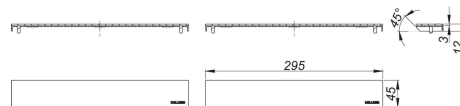

21. November 2019

DALLMER

cover plate CeraWall Individual Duo Design

Product No. **535092**
 EAN: 4001636535092
 Discount group: 11

each with two cover plates for shower channel CeraWall Individual Duo.

material:
 304 stainless steel

all-purpose design in stainless steel design, not to be tiled.

Ordering CeraWall Individual Duo:
 Please order drain body DallFlex Duo + shower channel Individual Duo + cover plate Duo
 as three separate components.

Product No.	Description	Dimensions
536020	shower channel CeraWall Individual Duo, 1300 mm	1300 mm
536037	shower channel CeraWall Individual Duo, 1400 mm	1400 mm
536044	shower channel CeraWall Individual Duo, 1500 mm	1500 mm
536051	shower channel CeraWall Individual Duo, 1600 mm	1600 mm
536068	shower channel CeraWall Individual Duo, 1700 mm	1700 mm
536075	shower channel CeraWall Individual Duo, 1800 mm	1800 mm
536082	shower channel CeraWall Individual Duo, 1900 mm	1900 mm
536099	shower channel CeraWall Individual Duo, 2000 mm	2000 mm