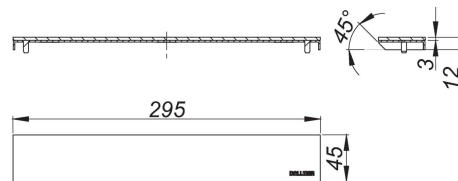

## Cover plate CeraWall Individual Design satin stainless steel

Product No. **535047**  
 EAN: 4001636535047  
 Discount group: 11

Cover plate for shower channel CeraWall Individual.

material:  
 304 stainless steel

Product No.	Description	Dimensions
535214	shower channel CeraWall Individual, 1000 mm	1000 mm
535221	shower channel CeraWall Individual, 1100 mm	1100 mm
535238	shower channel CeraWall Individual, 1200 mm	1200 mm
536518	shower channel CeraWall Individual, 1300 mm	1300 mm
536525	shower channel CeraWall Individual, 1400 mm	1400 mm
536532	shower channel CeraWall Individual, 1500 mm	1500 mm
535269	shower channel CeraWall Individual, 800 mm	800 mm
535207	shower channel CeraWall Individual, 900 mm	900 mm