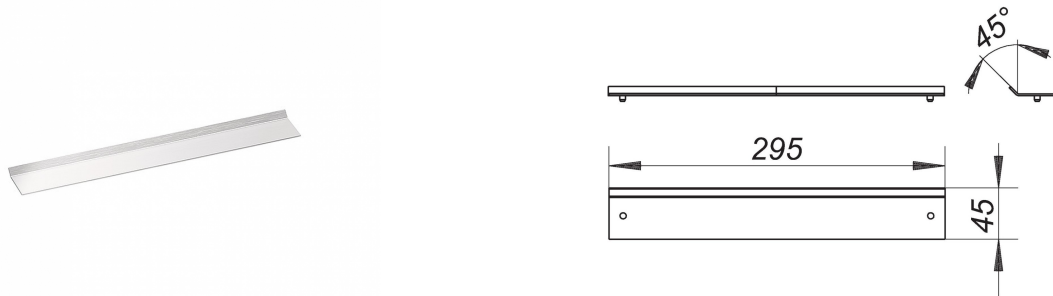

21. November 2019

cover plate CeraWall Individual natural stone

Product No. **535030**
 EAN: 4001636535030
 Discount group: 11

cover plate for shower channel CeraWall Individual.

material:
 304 stainless steel

for flooring with polished cut edges or self-colour floor finish
 (e.g. natural stone, porcelain stoneware tiles).

Ordering CeraWall Individual:

Please order drain body DallFlex or shower underlay DallFlex Wall + shower channel CeraWall Individual + cover plate as three components.

Product No.	Description	Dimensions
535214	shower channel CeraWall Individual, 1000 mm	1000 mm
535221	shower channel CeraWall Individual, 1100 mm	1100 mm
535238	shower channel CeraWall Individual, 1200 mm	1200 mm
536518	shower channel CeraWall Individual, 1300 mm	1300 mm
536525	shower channel CeraWall Individual, 1400 mm	1400 mm
536532	shower channel CeraWall Individual, 1500 mm	1500 mm
535269	shower channel CeraWall Individual, 800 mm	800 mm
535207	shower channel CeraWall Individual, 900 mm	900 mm