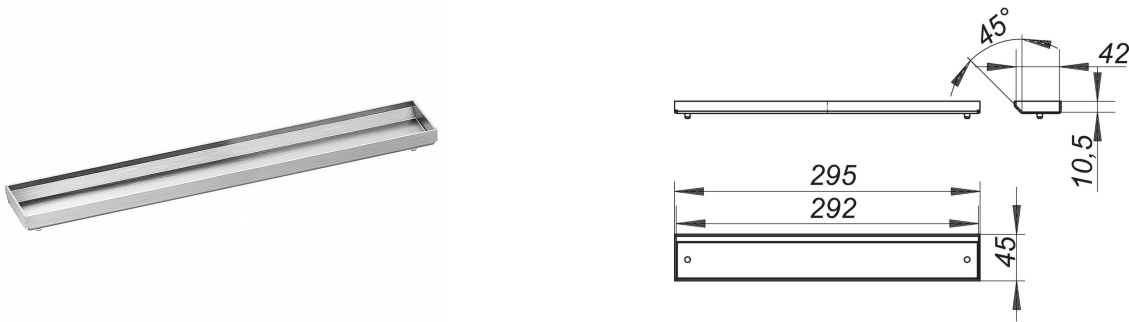

21. November 2019

**DALLMER****cover plate CeraWall Individual satin stainless steel**

Product No. **535023**  
 EAN: 4001636535023  
 Discount group: 11

cover plate for shower channel CeraWall Individual.

material:  
 304 stainless steel

for flooring with unfinished cut edges (e.g. glazed tiles).

Ordering CeraWall Individual:  
 Please order drain body DallFlex or shower underlay DallFlex Wall + shower channel CeraWall Individual + cover plate as three components.

Product No.	Description	Dimensions
535214	shower channel CeraWall Individual, 1000 mm	1000 mm
535221	shower channel CeraWall Individual, 1100 mm	1100 mm
535238	shower channel CeraWall Individual, 1200 mm	1200 mm
536518	shower channel CeraWall Individual, 1300 mm	1300 mm
536525	shower channel CeraWall Individual, 1400 mm	1400 mm
536532	shower channel CeraWall Individual, 1500 mm	1500 mm
535269	shower channel CeraWall Individual, 800 mm	800 mm
535207	shower channel CeraWall Individual, 900 mm	900 mm