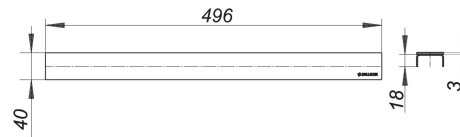

21. November 2019

cover plate CeraLine brass matt, 500 mm

Product No. **527349**
 EAN: 4001636527349
 Discount group: 8

Cover plate for all CeraLine channels, suitable for all tile, stone finishes 5 – 19 mm (incl. adhesive), 40 mm wide

material:

304 stainless steel, 3 mm veneer, PVD coating in brass matt, load class K 3 (300 kg)

Product No.	Description	Dimensions
520012	shower channel CeraLine F 500 mm, DN 50	DN 50
523402	shower channel CeraLine Nano F 500 mm, DN 50	DN 50
523006	shower channel CeraLine Nano W 500 mm, DN 50	DN 50
523013	shower channel CeraLine Plan F 500 mm, DN 50	DN 50
523112	shower channel CeraLine Plan W 500 mm, DN 50	DN 50
521606	shower channel CeraLine vertical F 500 mm, DN 50	DN 50
520111	shower channel CeraLine W 500 mm, DN 50	DN 50