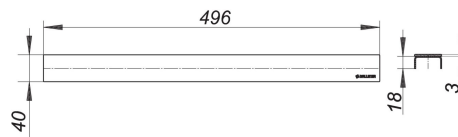

21. November 2019

DALLMER**cover plate CeraLine red gold matt, 500 mm**

Product No. **527264**
 EAN: 4001636527264
 Discount group: 8

Cover plate for all CeraLine channels, suitable for all tile, stone finishes 5 – 19 mm (incl. adhesive), 40 mm wide

material:

304 stainless steel, 3 mm veneer, PVD coating in red gold matt, load class K 3 (300 kg)

Product No.	Description	Dimensions
523013	shower channel CeraLine Plan F 500 mm, DN 50	DN 50
523112	shower channel CeraLine Plan W 500 mm, DN 50	DN 50
521606	shower channel CeraLine vertical F 500 mm, DN 50	DN 50

Product No.	Description	Dimensions
520012	shower channel CeraLine F 500 mm, DN 50	DN 50
523402	shower channel CeraLine Nano F 500 mm, DN 50	DN 50
523006	shower channel CeraLine Nano W 500 mm, DN 50	DN 50
520111	shower channel CeraLine W 500 mm, DN 50	DN 50