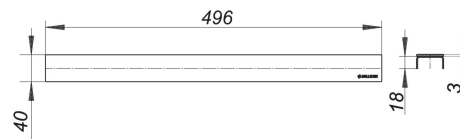

21. November 2019

cover plate CeraLine anthracite matt, 500 mm

Product No. **527097**
 EAN: 4001636527097
 Discount group: 8

Cover plate for all CeraLine channels, suitable for all tile, stone finishes 5 – 19 mm (incl. adhesive), 40 mm wide

material:

304 stainless steel, 3 mm veneer, PVD coating in anthracite matt, load class K 3 (300 kg)

Product No.	Description	Dimensions
520012	shower channel CeraLine F 500 mm, DN 50	DN 50
523402	shower channel CeraLine Nano F 500 mm, DN 50	DN 50
523006	shower channel CeraLine Nano W 500 mm, DN 50	DN 50
523013	shower channel CeraLine Plan F 500 mm, DN 50	DN 50
523112	shower channel CeraLine Plan W 500 mm, DN 50	DN 50
521606	shower channel CeraLine vertical F 500 mm, DN 50	DN 50
520111	shower channel CeraLine W 500 mm, DN 50	DN 50