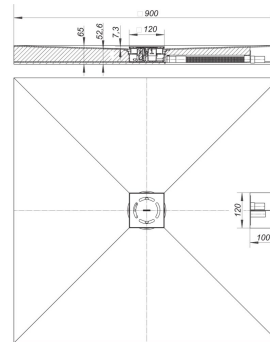

21. November 2019

DALLMER**shower underlay CeraBoard Active, 900 x 900 mm**

Product No. **527004**
 EAN: 4001636527004
 Discount group: 9

waterproof shower base for a tiled, level access shower, Sensor unit in a plastic housing

Specification sensor unit:

- integrated visual function display
- 5.5 m long electronic cable for connection to the installation box Active
- wastewater connection 1/2" female to connect PVC-U pipes d = 20 mm
- 5 m flexible corrugated tube with device for pulling through cables

Specification shower base:

- extruded polystyrene foam core
- special coating on both sides
- upper side sanded, reverse side with sound proofing surface

material :

frame ABS, 120 x 120 mm, grate 304 stainless steel, class K 3 (300 kg)