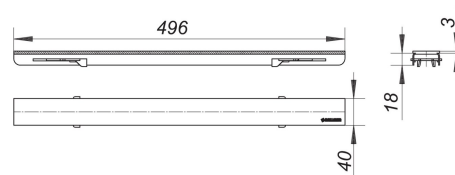

21. November 2019

DALLMER**cover plate CeraLine Design brushed finish, lockable, 500 mm**

Product No. **526182**
 EAN: 4001636526182
 Discount group: 8

Cover plate for all CeraLine channels, lockable
 suitable for all tile, stone finishes 5 – 19 mm (incl. adhesive), 40 mm wide

material:
 304 stainless steel, 3 mm veneer, brushed, load class K 3 (300 kg)

Product No.	Description	Dimensions
520012	shower channel CeraLine F 500 mm, DN 50	DN 50
523402	shower channel CeraLine Nano F 500 mm, DN 50	DN 50
523006	shower channel CeraLine Nano W 500 mm, DN 50	DN 50
523013	shower channel CeraLine Plan F 500 mm, DN 50	DN 50
523112	shower channel CeraLine Plan W 500 mm, DN 50	DN 50
520111	shower channel CeraLine W 500 mm, DN 50	DN 50