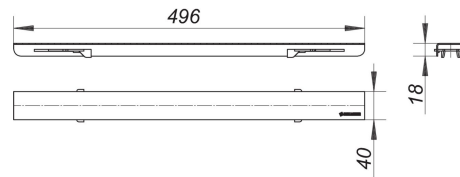

21. November 2019

cover plate CeraLine Standard, lockable, 500 mm

Product No. **526014**
 EAN: 4001636526014
 Discount group: 8

Cover plate for all CeraLine channels, lockable
 suitable for all tile, stone finishes 2 – 16 mm (incl. adhesive), 40 mm wide

material:
 304 stainless steel, load class K 3 (300 kg)

Product No.	Description	Dimensions
520012	shower channel CeraLine F 500 mm, DN 50	DN 50
523402	shower channel CeraLine Nano F 500 mm, DN 50	DN 50
523006	shower channel CeraLine Nano W 500 mm, DN 50	DN 50
523013	shower channel CeraLine Plan F 500 mm, DN 50	DN 50
523112	shower channel CeraLine Plan W 500 mm, DN 50	DN 50
520111	shower channel CeraLine W 500 mm, DN 50	DN 50