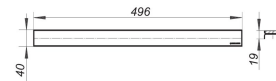

21. November 2019

**cover plate CeraLine Teak, 500 mm**

Product No. **523617**  
 EAN: 4001636523617  
 Discount group: 8

Cover plate for all CeraLine channels, suitable for all floor finishes 8 – 22 mm (incl. adhesive), 40 mm wide

material:  
 304 stainless steel with teak-wood insert

Product No.	Description	Dimensions
520012	shower channel CeraLine F 500 mm, DN 50	DN 50
523402	shower channel CeraLine Nano F 500 mm, DN 50	DN 50
523006	shower channel CeraLine Nano W 500 mm, DN 50	DN 50
523013	shower channel CeraLine Plan F 500 mm, DN 50	DN 50
523112	shower channel CeraLine Plan W 500 mm, DN 50	DN 50
521606	shower channel CeraLine vertical F 500 mm, DN 50	DN 50
520111	shower channel CeraLine W 500 mm, DN 50	DN 50