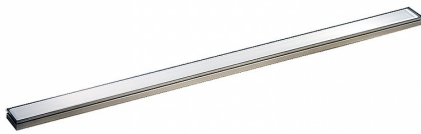

21. November 2019

cover plate CeraLine Glass white, 500 mm

Product No. **523518**
 EAN: 4001636523518
 Discount group: 8

Cover plate for all CeraLine channels, suitable for all tile, stone finishes 8 – 22 mm (incl. adhesive), 40 mm wide

material:
 304 stainless steel with glass insert white

Product No.	Description	Dimensions
520012	shower channel CeraLine F 500 mm, DN 50	DN 50
523402	shower channel CeraLine Nano F 500 mm, DN 50	DN 50
523006	shower channel CeraLine Nano W 500 mm, DN 50	DN 50
523013	shower channel CeraLine Plan F 500 mm, DN 50	DN 50
523112	shower channel CeraLine Plan W 500 mm, DN 50	DN 50
521606	shower channel CeraLine vertical F 500 mm, DN 50	DN 50
520111	shower channel CeraLine W 500 mm, DN 50	DN 50