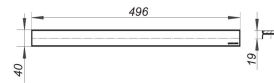

21. November 2019

cover plate CeraLine Glass white, 500 mm

Product No. **523518**
 EAN: 4001636523518
 Discount group: 8

Cover plate for all CeraLine channels, suitable for all tile, stone finishes 8 – 22 mm (incl. adhesive), 40 mm wide

material:
 304 stainless steel with glass insert white

Product No.	Description	Dimensions
520012	shower channel CeraLine F 500 mm, DN 50	DN 50
523402	shower channel CeraLine Nano F 500 mm, DN 50	DN 50
523006	shower channel CeraLine Nano W 500 mm, DN 50	DN 50
523013	shower channel CeraLine Plan F 500 mm, DN 50	DN 50
523112	shower channel CeraLine Plan W 500 mm, DN 50	DN 50
521606	shower channel CeraLine vertical F 500 mm, DN 50	DN 50
520111	shower channel CeraLine W 500 mm, DN 50	DN 50