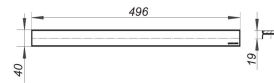

21. November 2019

**DALLMER****cover plate CeraLine Glass black, 500 mm**

Product No. **523419**  
 EAN: 4001636523419  
 Discount group: 8

Cover plate for all CeraLine channels, suitable for all tile, stone finishes 8 – 22 mm (incl. adhesive), 40 mm wide

material:  
 304 stainless steel with glass insert black

Product No.	Description	Dimensions
520012	shower channel CeraLine F 500 mm, DN 50	DN 50
523402	shower channel CeraLine Nano F 500 mm, DN 50	DN 50
523006	shower channel CeraLine Nano W 500 mm, DN 50	DN 50
523013	shower channel CeraLine Plan F 500 mm, DN 50	DN 50
523112	shower channel CeraLine Plan W 500 mm, DN 50	DN 50
521606	shower channel CeraLine vertical F 500 mm, DN 50	DN 50
520111	shower channel CeraLine W 500 mm, DN 50	DN 50