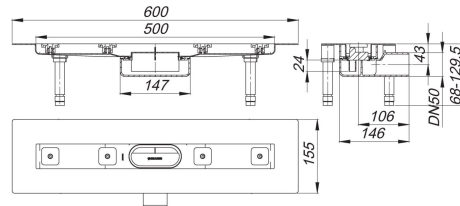

21. November 2019

DALLMER

shower channel CeraLine Nano F 500 mm, DN 50

Product No. **523402**
EAN: 4001636523402
Discount group: 8

Linear drainage
with one drain body, outlet DN 50 horizontal

specification:

- sound absorbing height adjustable levelling legs
- integral sand coated flange for secure bonding of under-tile waterproofing
- removable trap insert, 24 mm water seal
- height adjustable screws
- temporary blanking plate
- tiling gauges
- edge trim jigs

material:

channel 304 stainless steel, trap polypropylene

Options for CeraLine Nano F:

Any made-to-measure length up to 1300 mm can be supplied. Please enquire!

CeraLine 600 mm – 1100 mm can be used with the Poresta® BFR 75 unit!

CeraLine 500 mm – 1100 mm can be used with the Schedel-Element LINE Dallmer UNIVERSAL!

The outlet connector can be supplied in ABS to suit British Standard sizes and PE-HD conforming to DIN EN 1519. Please enquire.