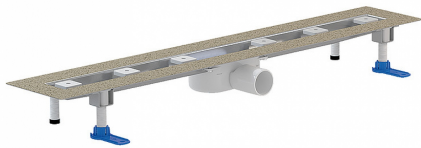

21. November 2019

DALLMER

shower channel CeraLine Nano F 500 mm, DN 50

Product No. **523402**
EAN: 4001636523402
Discount group: 8

Linear drainage
with one drain body, outlet DN 50 horizontal

specification:

- sound absorbing height adjustable levelling legs
- integral sand coated flange for secure bonding of under-tile waterproofing
- removable trap insert, 24 mm water seal
- height adjustable screws
- temporary blanking plate
- tiling gauges
- edge trim jigs

material:

channel 304 stainless steel, trap polypropylene

Options for CeraLine Nano F:

Any made-to-measure length up to 1300 mm can be supplied. Please enquire!

CeraLine 600 mm – 1100 mm can be used with the Poresta® BFR 75 unit!

CeraLine 500 mm – 1100 mm can be used with the Schedel-Element LINE Dallmer UNIVERSAL!

The outlet connector can be supplied in ABS to suit British Standard sizes and PE-HD conforming to DIN EN 1519. Please enquire.