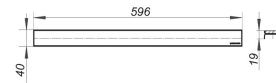

21. November 2019

cover plate CeraLine Glass red, 600 mm

Product No. **523327**
 EAN: 4001636523327
 Discount group: 8

Cover plate for all CeraLine channels,
 suitable for all tile, stone finishes 8 – 22 mm (incl. adhesive), 40 mm wide

material:
 304 stainless steel with glass insert red

Product No.	Description	Dimensions
520029	shower channel CeraLine F 600 mm, DN 50	DN 50
523495	shower channel CeraLine Nano F 600 mm, DN 50	DN 50
523099	shower channel CeraLine Nano W 600 mm, DN 50	DN 50
523020	shower channel CeraLine Plan F 600 mm, DN 50	DN 50
523129	shower channel CeraLine Plan W 600 mm, DN 50	DN 50
521613	shower channel CeraLine vertical F 600 mm, DN 50	DN 50
520128	shower channel CeraLine W 600 mm, DN 50	DN 50