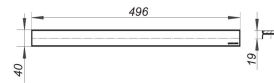

21. November 2019

cover plate CeraLine Glass green, 500 mm

Product No. **523211**
 EAN: 4001636523211
 Discount group: 8

Cover plate for all CeraLine channels,
 suitable for all tile, stone finishes 8 – 22 mm (incl. adhesive), 40 mm wide

material:
 304 stainless steel with glass insert green

Product No.	Description	Dimensions
520012	shower channel CeraLine F 500 mm, DN 50	DN 50
523402	shower channel CeraLine Nano F 500 mm, DN 50	DN 50
523006	shower channel CeraLine Nano W 500 mm, DN 50	DN 50
523013	shower channel CeraLine Plan F 500 mm, DN 50	DN 50
523112	shower channel CeraLine Plan W 500 mm, DN 50	DN 50
521606	shower channel CeraLine vertical F 500 mm, DN 50	DN 50
520111	shower channel CeraLine W 500 mm, DN 50	DN 50