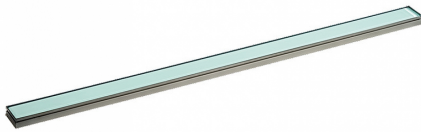

21. November 2019

cover plate CeraLine Glass green, 500 mm

Product No. **523211**
 EAN: 4001636523211
 Discount group: 8

Cover plate for all CeraLine channels,
 suitable for all tile, stone finishes 8 – 22 mm (incl. adhesive), 40 mm wide

material:
 304 stainless steel with glass insert green

Product No.	Description	Dimensions
520012	shower channel CeraLine F 500 mm, DN 50	DN 50
523402	shower channel CeraLine Nano F 500 mm, DN 50	DN 50
523006	shower channel CeraLine Nano W 500 mm, DN 50	DN 50
523013	shower channel CeraLine Plan F 500 mm, DN 50	DN 50
523112	shower channel CeraLine Plan W 500 mm, DN 50	DN 50
521606	shower channel CeraLine vertical F 500 mm, DN 50	DN 50
520111	shower channel CeraLine W 500 mm, DN 50	DN 50