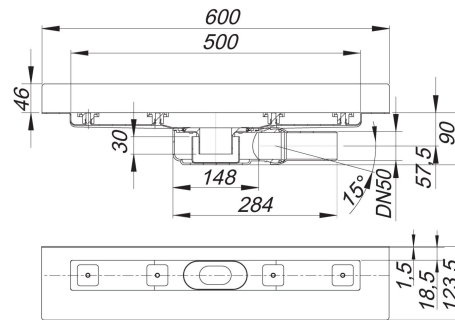

21. November 2019

DALLMER**shower channel CeraLine Plan W 500 mm, DN 50**

Product No. **523112**
 EAN: 4001636523112
 Discount group: 8

Linear drainage for installation at wall
 with one drain body, outlet DN 50 horizontal, ball-joint adjustable 0 – 15 degrees

specification:

- sound absorbing height adjustable levelling legs
- integral sand coated flange for secure bonding of under-tile waterproofing
- removable trap insert, 30 mm water seal
- height adjustable screws,
- temporary blanking plate
- tiling gauges
- edge trim jigs

material:

channel 304 stainless steel, trap polypropylene

Options for CeraLine Plan W:

- Any made-to-measure length up to 1200 mm can be supplied
- Upstands can be on back, back and one end or back and both ends
- Upstand can be set back for stone, marble wall finish

21. November 2019

DALLMER**shower channel CeraLine Plan W 500 mm, DN 50**

Flow rate tested to DIN EN 1253 Tab. 3,
(with 20 mm water over cover plate), conforming to DIN EN 274

	Norm	DALLMER
DN 50	0.4 l/s	0.7 l/s