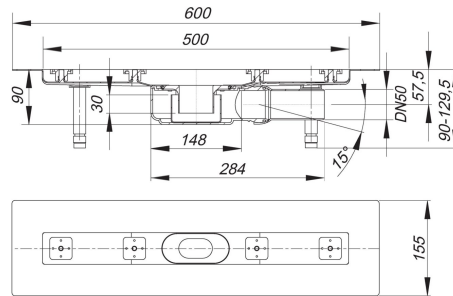

21. November 2019

**DALLMER****shower channel CeraLine Plan F 500 mm, DN 50**

Product No. **523013**  
 EAN: 4001636523013  
 Discount group: 8

Linear drainage  
 with one drain body, outlet DN 50 horizontal, ball-joint adjustable 0 – 15 degrees

specification:

- sound absorbing height adjustable levelling legs
- integral sand coated flange for secure bonding of under-tile waterproofing
- removable trap insert, 30 mm water seal
- height adjustable screws
- temporary blanking plate
- tiling gauges
- edge trim jigs

material:

channel 304 stainless steel, trap polypropylene

Options for CeraLine Plan F: Any made-to-measure length up to 1200 mm can be supplied. Please enquire!

CeraLine 600 mm – 1100 mm can be used with the Poresta® BFR 75 unit!

Flow rate tested to DIN EN 1253 Tab. 3,  
(with 20 mm water over cover plate), conforming to DIN EN 274

	Norm	DALLMER
DN 50	0.4 l/s	0.7 l/s

Product No.	Description	Dimensions
527264	cover plate CeraLine red gold matt, 500 mm	500 mm