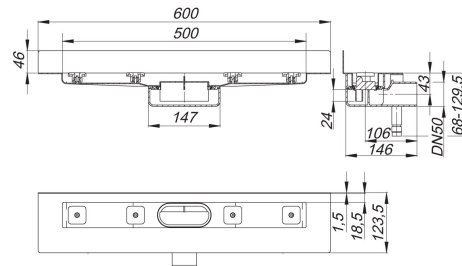

21. November 2019

DALLMER

shower channel CeraLine Nano W 500 mm, DN 50

Product No. **523006**
EAN: 4001636523006
Discount group: 8

Linear drainage for installation at wall
with one drain body, outlet DN 50 horizontal

specification:

- sound absorbing height adjustable levelling legs
- integral sand coated flange for secure bonding of under-tile waterproofing
- removable trap insert, 24 mm water seal
- height adjustable screws
- temporary blanking plate
- tiling gauges
- edge trim jigs

material:

channel 304 stainless steel, trap polypropylene

Options for CeraLine Nano W:

1. Any made-to-measure length up to 2000 mm can be supplied (1300 mm and up always with two drain bodies and fitted for 1.4 l/sec flow rate)
   - Upstands can be on back, back and one end or back and both ends
   - Upstand can be set back for stone, marble wall finish
2. Please enquire!

CeraLine 600 mm – 1100 mm can be used with the Poresta® BFR 75 unit!

CeraLine 500 mm – 1100 mm can be used with the Schedel-Element LINE Dallmer UNIVERSAL!

The outlet connector can be supplied in ABS to suit British Standard sizes and PE-HD conforming to DIN EN 1519. Please enquire.